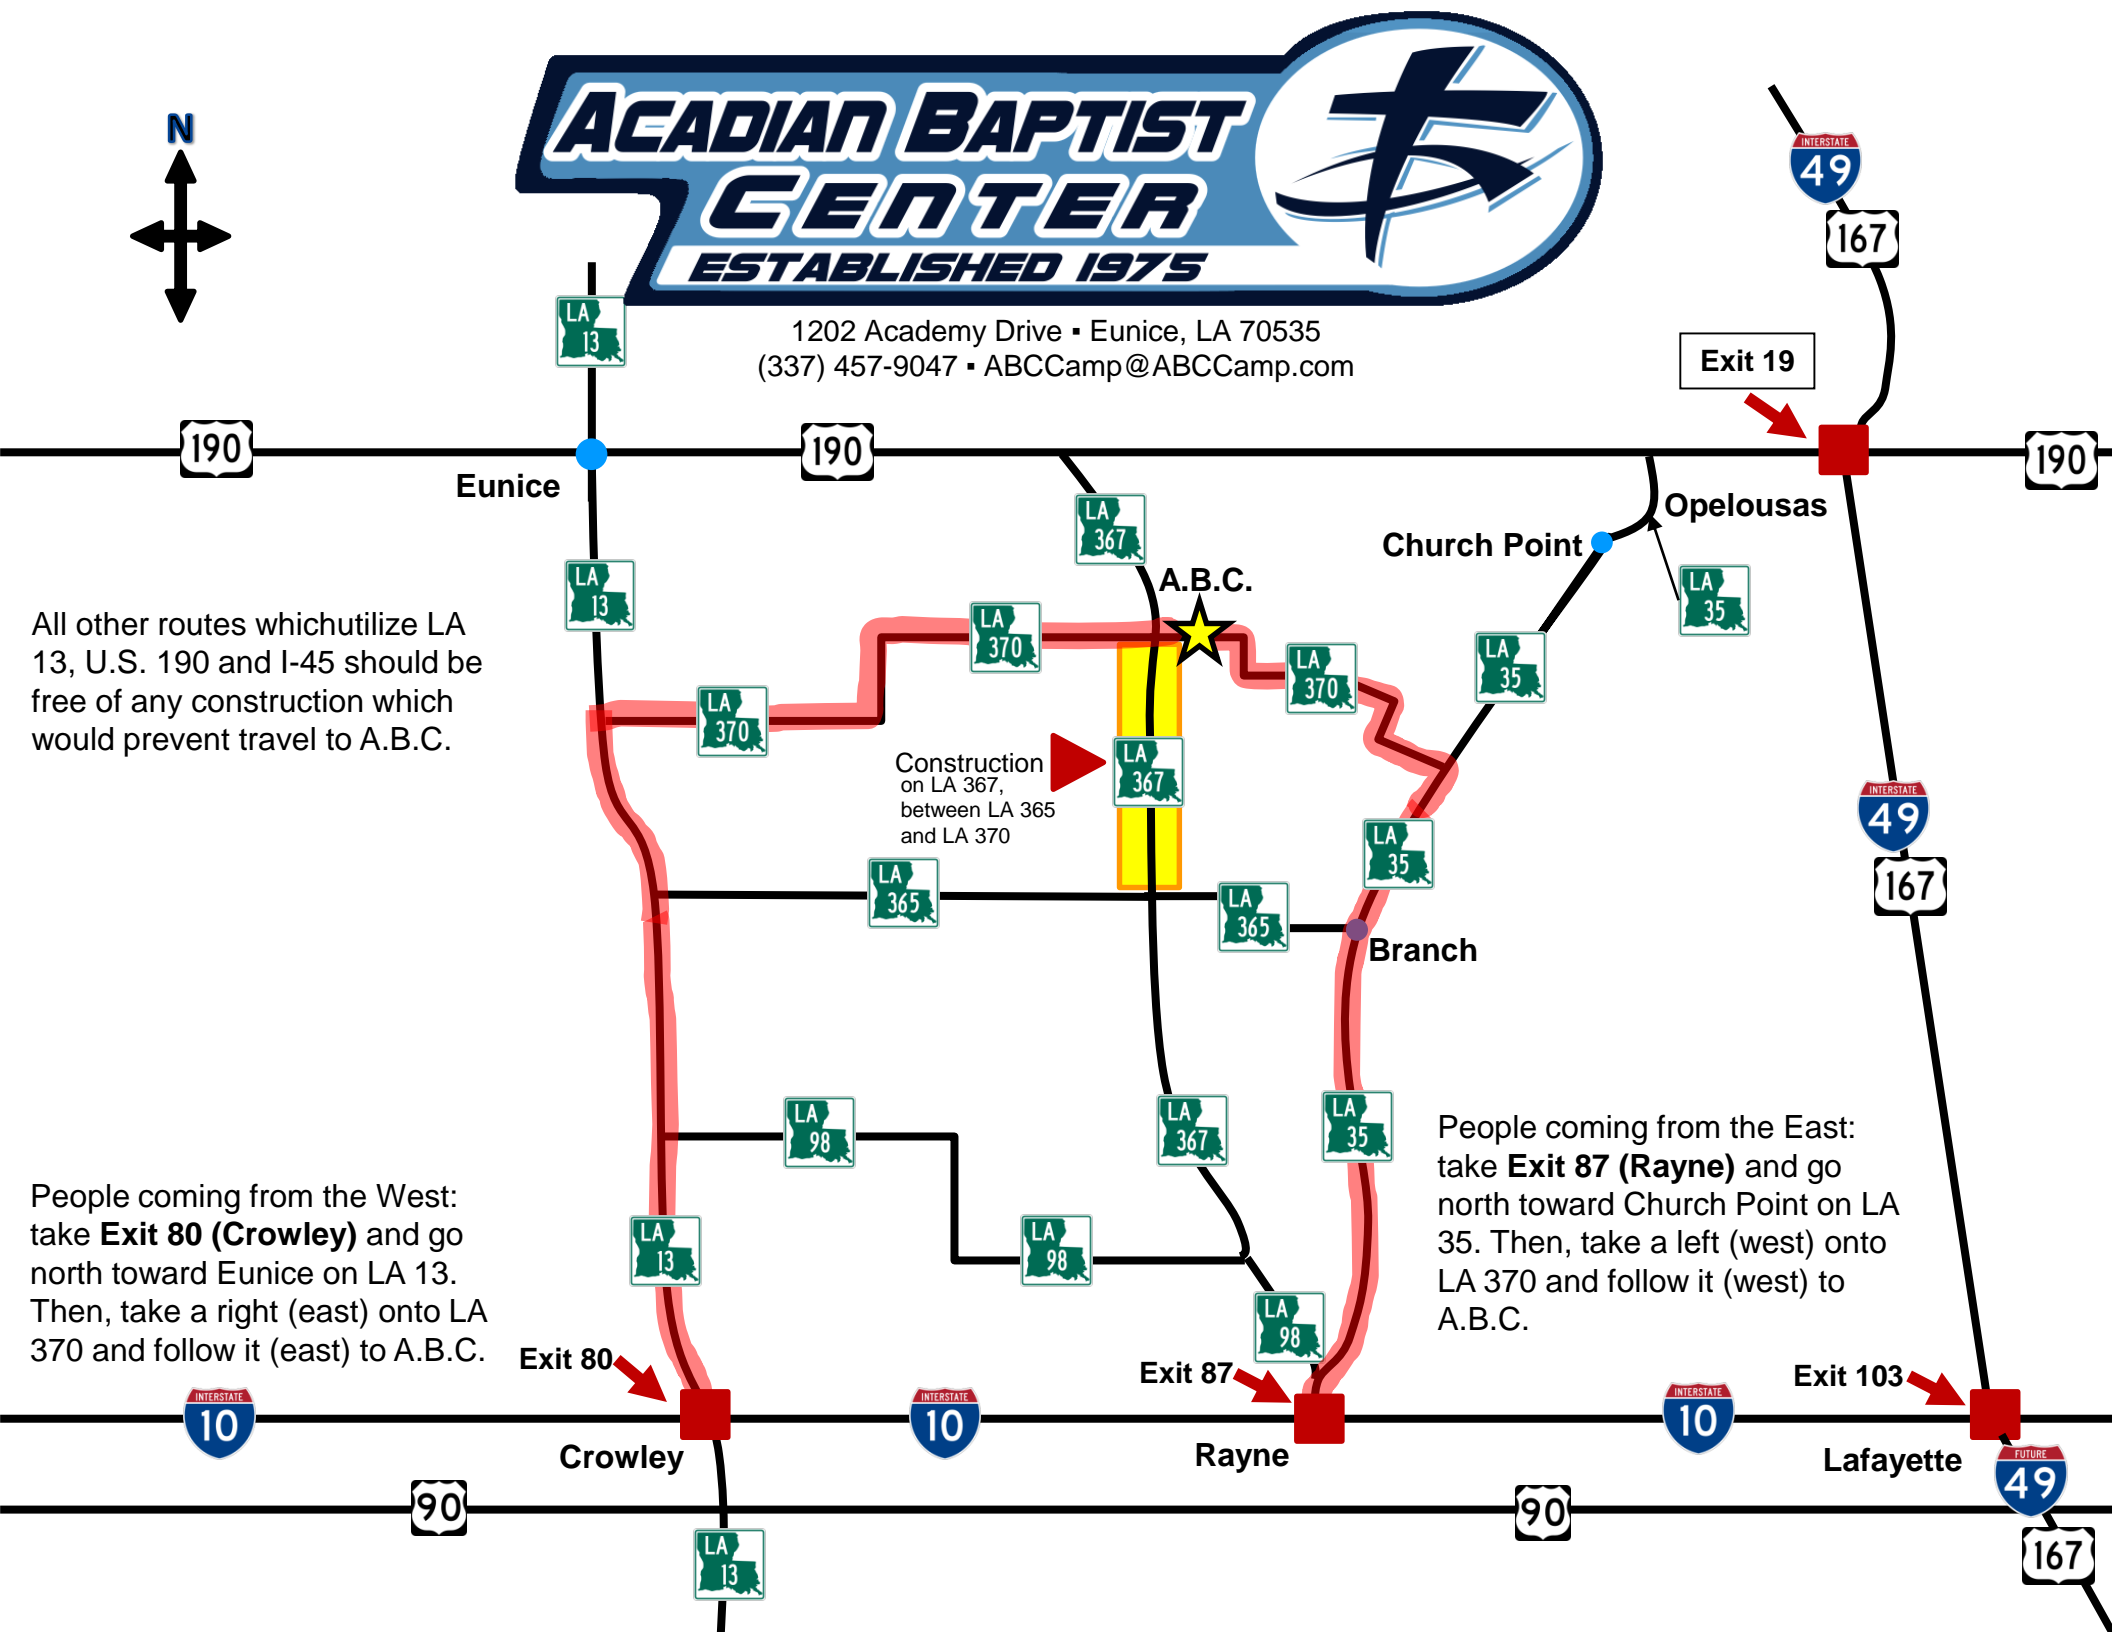

1202 Academy Drive • Eunice, LA 70535
 (337) 457-9047 • ABCCamp@ABCCamp.com

All other routes which utilize LA 13, U.S. 190 and I-45 should be free of any construction which would prevent travel to A.B.C.

People coming from the West: take **Exit 80 (Crowley)** and go north toward Eunice on LA 13. Then, take a right (east) onto LA 370 and follow it (east) to A.B.C.

People coming from the East: take **Exit 87 (Rayne)** and go north toward Church Point on LA 35. Then, take a left (west) onto LA 370 and follow it (west) to A.B.C.

Construction on LA 367, between LA 365 and LA 370

A.B.C.

Eunice

Opelousas

Church Point

Branch

Crowley

Rayne

Lafayette

Exit 19

Exit 80

Exit 87

Exit 103